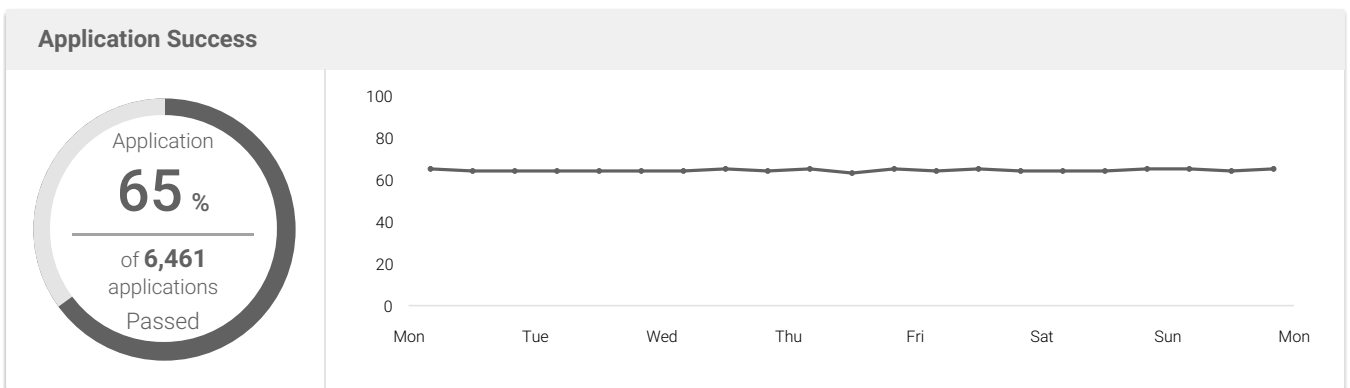

SLA Report SLA
17 June, 2024 UTC+00:00

ENVIRONMENT PERFORMANCE

APPLICATIONS SUMMARY

APPLICATIONS

| Name | Application Performance | Application Success |
|------------------------------------|--------------------------|-----------------------|
| (KW) Close Microsoft Excel | No thresholds configured | 718 out of 718 (100%) |
| (KW) Close Microsoft PowerPoint | No thresholds configured | 717 out of 718 (99%) |
| (KW) Close Microsoft Word | No thresholds configured | 718 out of 718 (100%) |
| (KW) Microsoft Excel | No thresholds configured | 0 out of 718 (0%) |
| (KW) Microsoft Powerpoint | No thresholds configured | 0 out of 718 (0%) |
| (KW) Microsoft Word | No thresholds configured | 0 out of 718 (0%) |
| KW_Edge | No thresholds configured | 695 out of 718 (96%) |
| KW_PrepareOffice365_Default_Script | No thresholds configured | 689 out of 717 (96%) |
| Microsoft Teams | No thresholds configured | 0 out of 0 (0%) |
| Notepad (interaction) | No thresholds configured | 718 out of 718 (100%) |