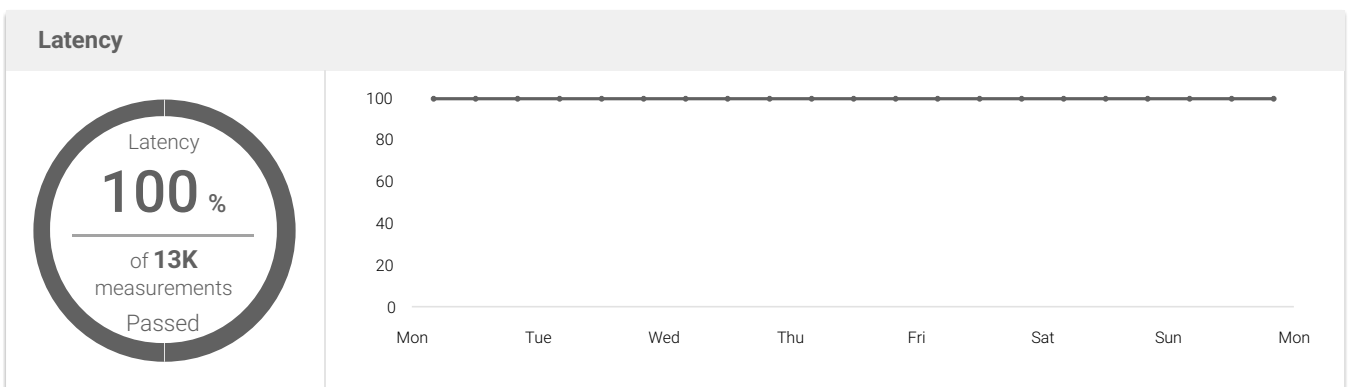

SLA Report SLA
17 June, 2024 UTC+00:00

ENVIRONMENT PERFORMANCE

APPLICATIONS SUMMARY

APPLICATIONS

| Name | Application Performance | Application Success |
|------------------------------------|--------------------------|-----------------------|
| (KW) Close Microsoft Excel | No thresholds configured | 718 out of 718 (100%) |
| (KW) Close Microsoft PowerPoint | No thresholds configured | 717 out of 718 (99%) |
| (KW) Close Microsoft Word | No thresholds configured | 718 out of 718 (100%) |
| (KW) Microsoft Excel | No thresholds configured | 0 out of 718 (0%) |
| (KW) Microsoft Powerpoint | No thresholds configured | 0 out of 718 (0%) |
| (KW) Microsoft Word | No thresholds configured | 0 out of 718 (0%) |
| KW_Edge | No thresholds configured | 695 out of 718 (96%) |
| KW_PrepareOffice365_Default_Script | No thresholds configured | 689 out of 717 (96%) |
| Microsoft Teams | No thresholds configured | 0 out of 0 (0%) |
| Notepad (interaction) | No thresholds configured | 718 out of 718 (100%) |