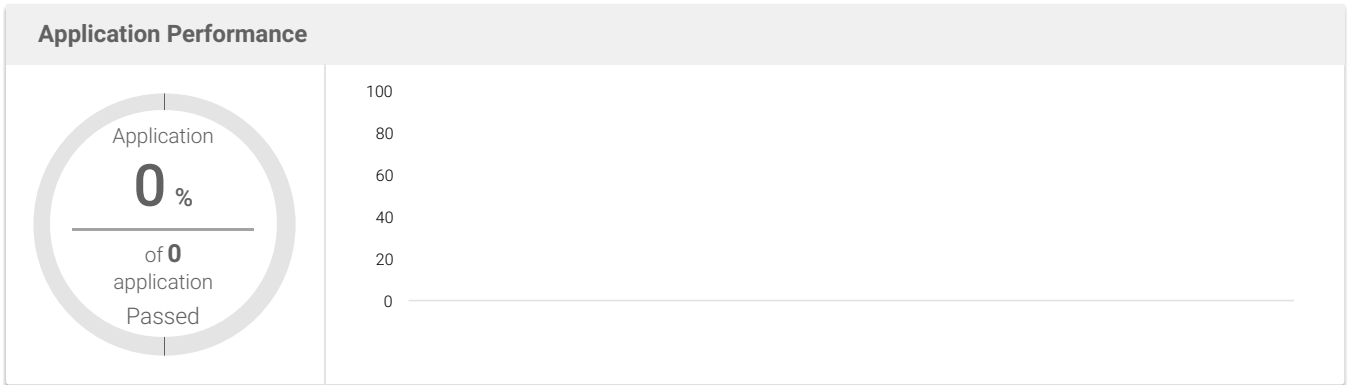

SLA Report SLA
17 June, 2024 UTC+00:00

ENVIRONMENT PERFORMANCE

APPLICATIONS SUMMARY

APPLICATIONS

| Name | Application Performance | Application Success |
|------------------------------------|--------------------------|-----------------------|
| (KW) Close Microsoft Excel | No thresholds configured | 718 out of 718 (100%) |
| (KW) Close Microsoft PowerPoint | No thresholds configured | 717 out of 718 (99%) |
| (KW) Close Microsoft Word | No thresholds configured | 718 out of 718 (100%) |
| (KW) Microsoft Excel | No thresholds configured | 0 out of 718 (0%) |
| (KW) Microsoft Powerpoint | No thresholds configured | 0 out of 718 (0%) |
| (KW) Microsoft Word | No thresholds configured | 0 out of 718 (0%) |
| KW_Edge | No thresholds configured | 695 out of 718 (96%) |
| KW_PrepareOffice365_Default_Script | No thresholds configured | 689 out of 717 (96%) |
| Microsoft Teams | No thresholds configured | 0 out of 0 (0%) |
| Notepad (interaction) | No thresholds configured | 718 out of 718 (100%) |