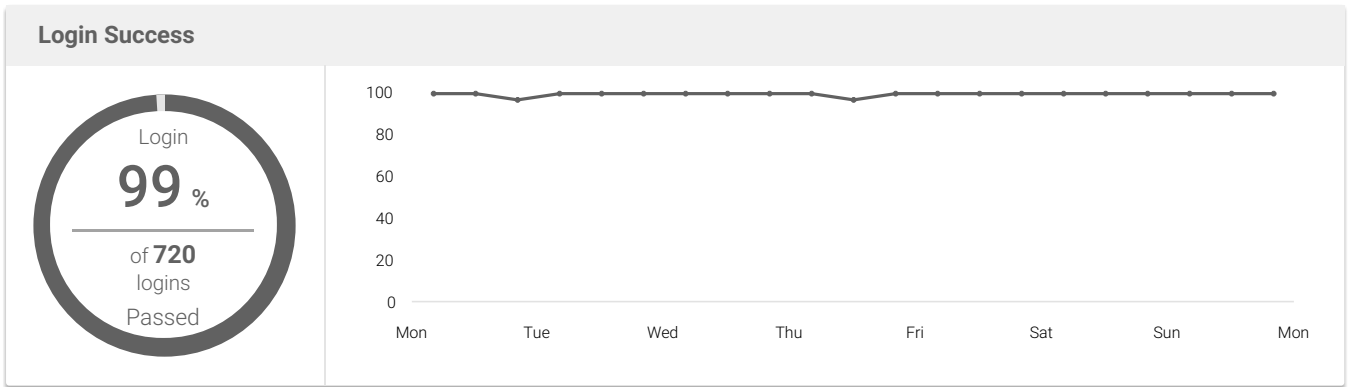

SLA Report SLA
17 June, 2024 UTC+00:00

ENVIRONMENT PERFORMANCE

APPLICATIONS SUMMARY

APPLICATIONS

| Name | Application Performance | Application Success |
|------------------------------------|--------------------------|-----------------------|
| (KW) Close Microsoft Excel | No thresholds configured | 718 out of 718 (100%) |
| (KW) Close Microsoft PowerPoint | No thresholds configured | 717 out of 718 (99%) |
| (KW) Close Microsoft Word | No thresholds configured | 718 out of 718 (100%) |
| (KW) Microsoft Excel | No thresholds configured | 0 out of 718 (0%) |
| (KW) Microsoft Powerpoint | No thresholds configured | 0 out of 718 (0%) |
| (KW) Microsoft Word | No thresholds configured | 0 out of 718 (0%) |
| KW_Edge | No thresholds configured | 695 out of 718 (96%) |
| KW_PrepareOffice365_Default_Script | No thresholds configured | 689 out of 717 (96%) |
| Microsoft Teams | No thresholds configured | 0 out of 0 (0%) |
| Notepad (interaction) | No thresholds configured | 718 out of 718 (100%) |