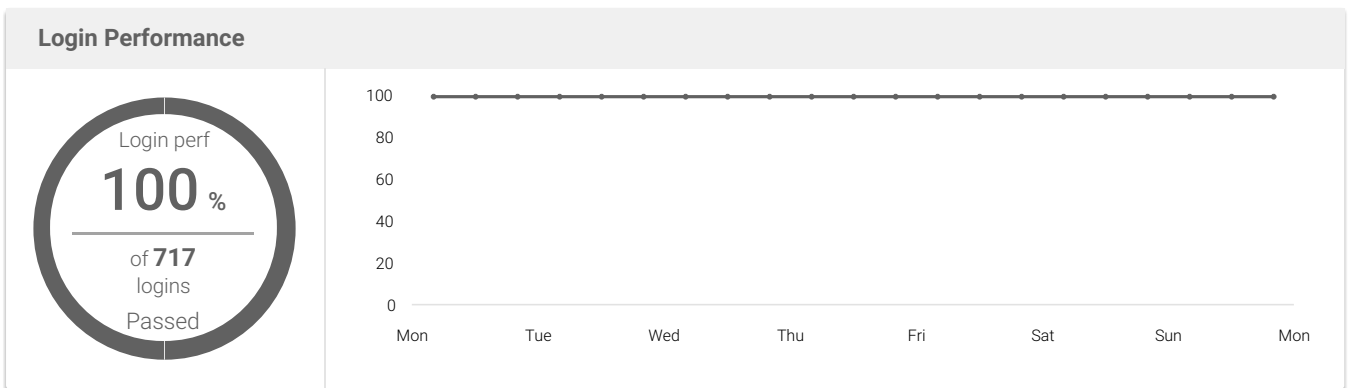

SLA Report SLA
17 June, 2024 UTC+00:00

ENVIRONMENT PERFORMANCE

APPLICATIONS SUMMARY

APPLICATIONS

| Name | Application Performance | Application Success |
|------------------------------------|--------------------------|-----------------------|
| (KW) Close Microsoft Excel | No thresholds configured | 718 out of 718 (100%) |
| (KW) Close Microsoft PowerPoint | No thresholds configured | 717 out of 718 (99%) |
| (KW) Close Microsoft Word | No thresholds configured | 718 out of 718 (100%) |
| (KW) Microsoft Excel | No thresholds configured | 0 out of 718 (0%) |
| (KW) Microsoft Powerpoint | No thresholds configured | 0 out of 718 (0%) |
| (KW) Microsoft Word | No thresholds configured | 0 out of 718 (0%) |
| KW_Edge | No thresholds configured | 695 out of 718 (96%) |
| KW_PrepareOffice365_Default_Script | No thresholds configured | 689 out of 717 (96%) |
| Microsoft Teams | No thresholds configured | 0 out of 0 (0%) |
| Notepad (interaction) | No thresholds configured | 718 out of 718 (100%) |